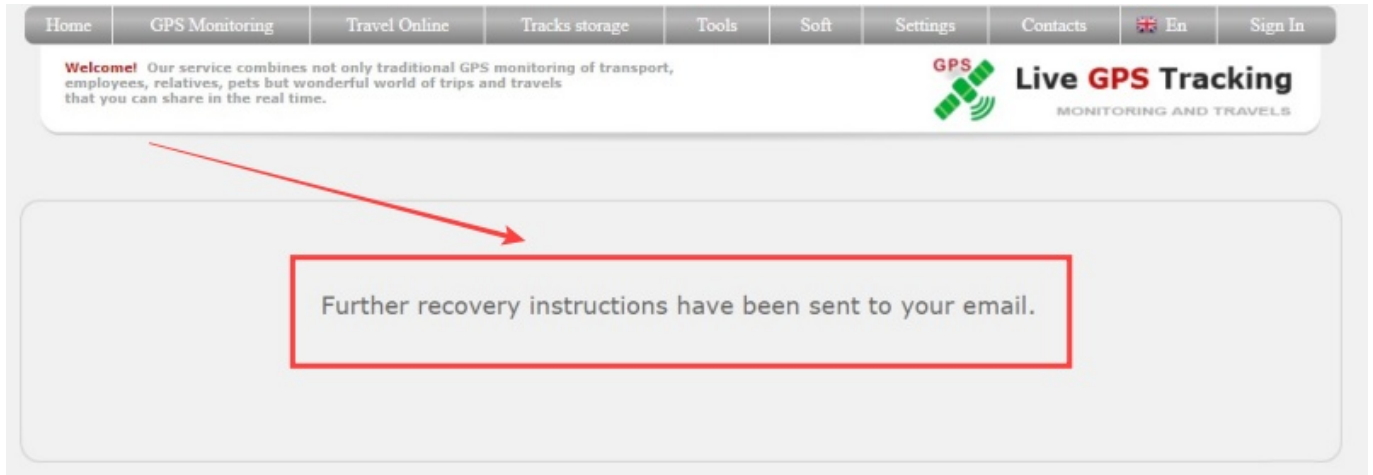

# Forgot your password?

→ Go to the main page of the service <https://livegpstracks.com>

→ On the main page there is a block “Sign up and Sing in”

→ Under the button “Sing in” is located text “Forgot your password?”. Press on it.

→ Enter your login or email (only the one you specified when registering your account)

→ If login or email is correct, the letter will be sent to email

→ Open your email client and find letter from Live GPS Tracks platform