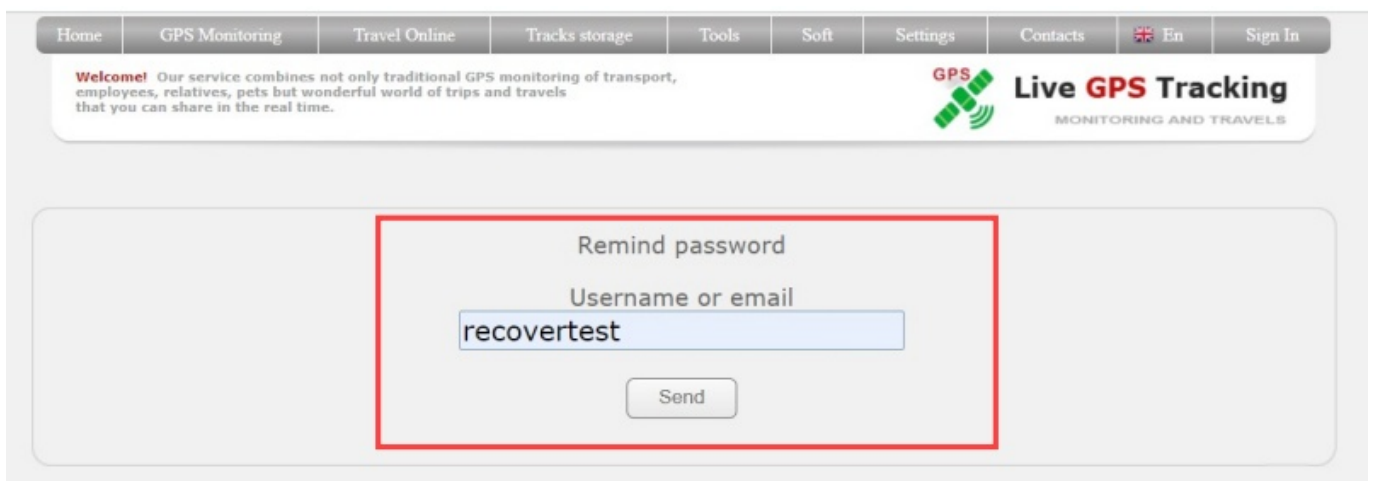

# Forgot your password?

→ Go to the main page of the service <https://livegpstracks.com>

→ On the main page there is a block “Sign up and Sing in”

→ Under the button “Sing in” is located text “Forgot your password?”. Press on it.

→ Enter your login or email (only the one you specified when registering your account)

→ If login or email is correct, the letter will be sent to email

→ Open your email client and find letter from Live GPS Tracks platform