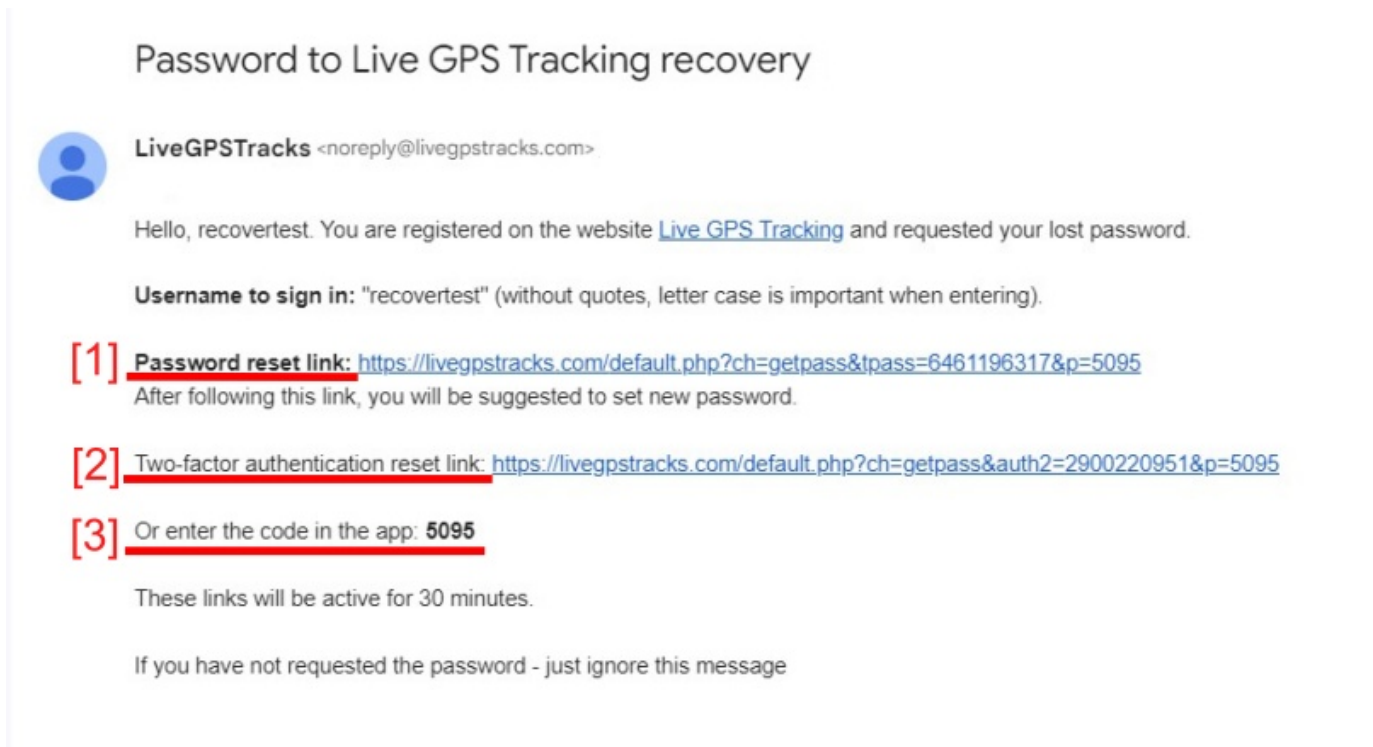

# Forgot your password?

→ Go to the main page of the service <https://livegpstracks.com>

→ On the main page there is a block “Sign up and Sing in”

→ Under the button “Sing in” is located text “Forgot your password?”. Press on it.

→ Enter your login or email (only the one you specified when registering your account)

→ If login or email is correct, the letter will be sent to email

→ Open your email client and find letter from Live GPS Tracks platform

There are 3 link in the letter:

- [1] - press this link, if you want to recover password on web site
- [2] - press this link, if you want to recover password, when Two-factor authentication option was turned on.
- [3] - copy code to recover password from one of our applications