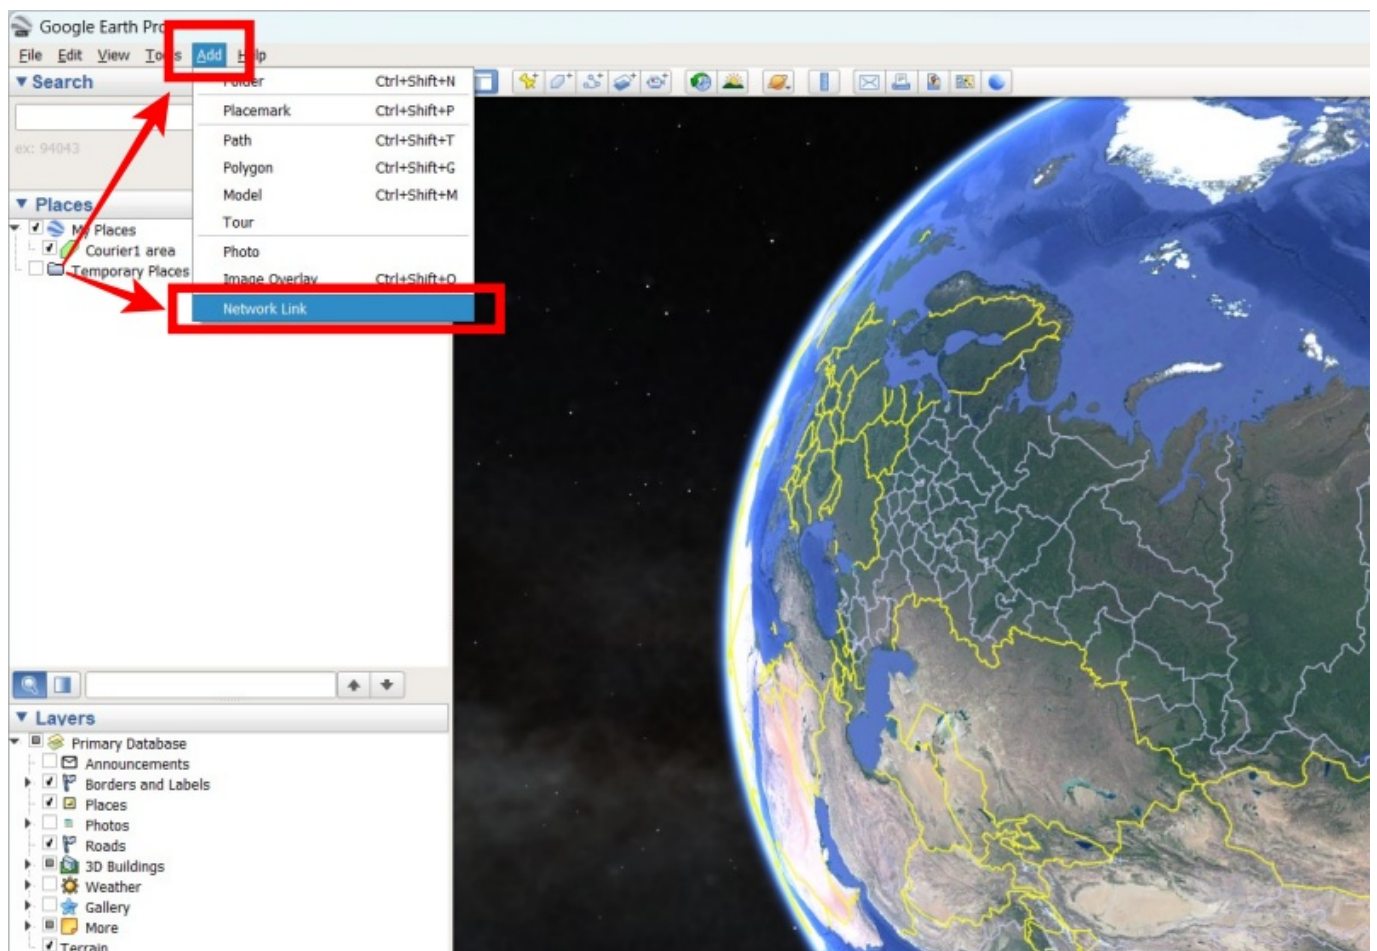

Monitoring objects through the Google Earth program

Create the tracking link at the livegpstracks.com

- Create a tracking link. How links are created is described [here](#)
- In the link creation window, activate “**NetworkLink for Google Earth**”
- Optionally fill in the name of the link. The name will not be transferred to Google Earth, but only serves as a reminder in the settings.
- If you want to limit the viewing period, fill in the date fields. The movement of the tracker on the created link will be displayed only during the specified period.
- Click the “**Add**” button

The link should appear in the list.

By default, it is assumed that the link is used to track a single tracker, so the “Fly to View” option is enabled and the camera follows the object as it moves.

If several links are added to Google Earth, then this behavior becomes inconvenient - the camera starts constantly “jumping” from one object to another. Due to a bug in the “Google Earth” program itself, setting this parameter in the link settings does not work. Therefore, it can be set in the link itself.

The parameter is called flytoview. To disable camera movement, it must be equal to zero - “flytoview=0”. An example of adding a parameter:

http://livegpstracks.com/livekml_00000000000000000000.kml?flytoview=0

How to insert a link in Google Earth

- Copy the address of the link created in the previous step to your clipboard
- Open Google Earth
- Menu “**Add**” → Item “**Network Link**”

- In the dialog that appears, paste the link address from the clipboard into the “**Link**” field
- Optionally, enter text in the “**Name**” field
- Click “**OK**” button