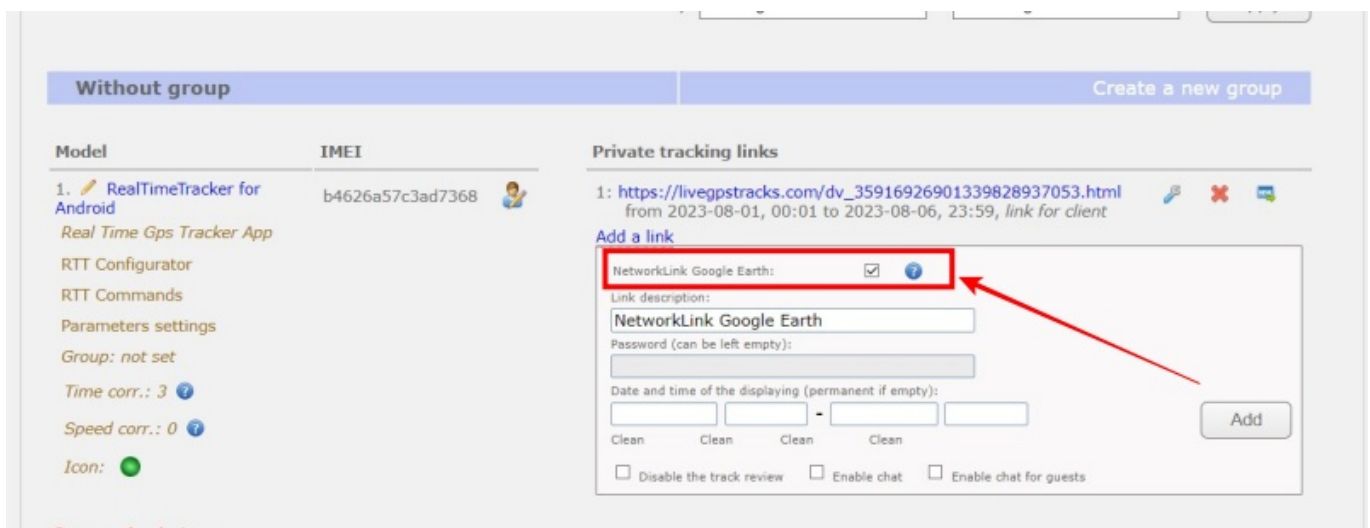

Monitoring objects through the Google Earth program

Create the tracking link at the livegpstracks.com

- Create a tracking link. How links are created is described [here](#)
- In the link creation window, activate “**NetworkLink for Google Earth**”
- Optionally fill in the name of the link. The name will not be transferred to Google Earth, but only serves as a reminder in the settings.
- If you want to limit the viewing period, fill in the date fields. The movement of the tracker on the created link will be displayed only during the specified period.
- Click the “**Add**” button

The link should appear in the list.

By default, it is assumed that the link is used to track a single tracker, so the “Fly to View” option is enabled and the camera follows the object as it moves.

If several links are added to Google Earth, then this behavior becomes inconvenient - the camera starts constantly “jumping” from one object to another. Due to a bug in the “Google Earth” program itself, setting this parameter in the link settings does not work. Therefore, it can be set in the link itself.

The parameter is called flytoview. To disable camera movement, it must be equal to zero - “flytoview=0”. An example of adding a parameter:

http://livegpstracks.com/livekml_00000000000000000000.kml?flytoview=0