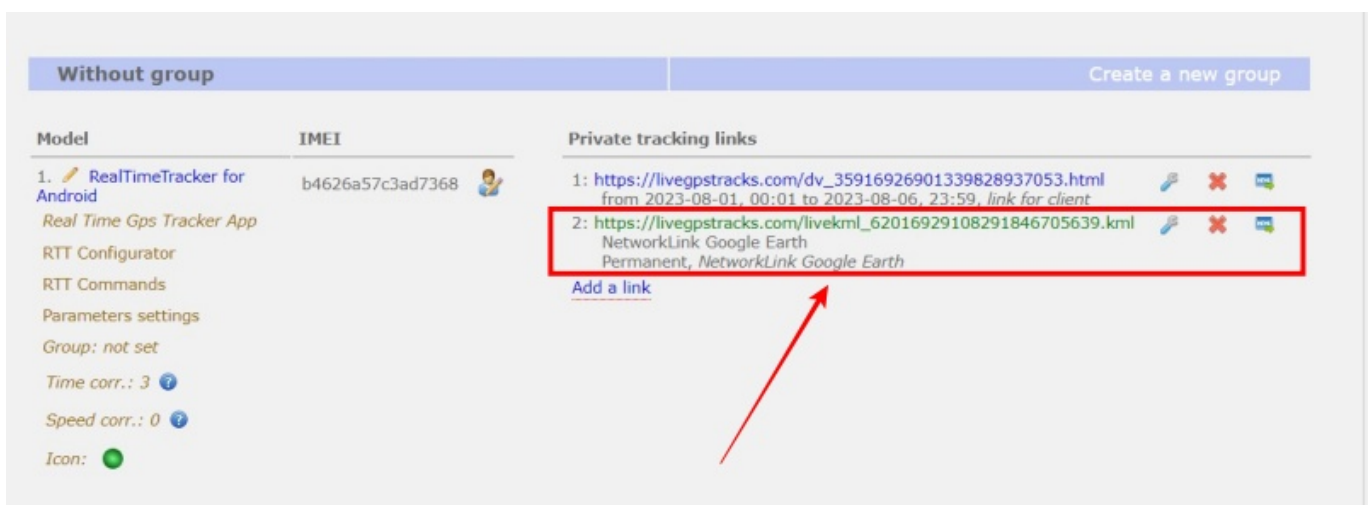

Monitoring objects through the Google Earth program

Create the tracking link at the livegpstracks.com

- Create a tracking link. How links are created is described [here](#)
- In the link creation window, activate “**NetworkLink for Google Earth**”
- Optionally fill in the name of the link. The name will not be transferred to Google Earth, but only serves as a reminder in the settings.
- If you want to limit the viewing period, fill in the date fields. The movement of the tracker on the created link will be displayed only during the specified period.
- Click the “**Add**” button

The link should appear in the list.

By default, it is assumed that the link is used to track a single tracker, so the “Fly to View” option is enabled and the camera follows the object as it moves.

If several links are added to Google Earth, then this behavior becomes inconvenient - the camera starts constantly “jumping” from one object to another. Due to a bug in the “Google Earth” program itself, setting this parameter in the link settings does not work. Therefore, it can be set in the link itself.

The parameter is called flytoview. To disable camera movement, it must be equal to zero - “flytoview=0”. An example of adding a parameter:

http://livegpstracks.com/livekml_00000000000000000000.kml?flytoview=0

The added link should be displayed in the left field of the program.
Select element and the tracker will appear on the map.
Now you can watch the movement of the tracker online in Google Earth.

The option is available on the tariffs: **“Simple”**, **“Professional”**