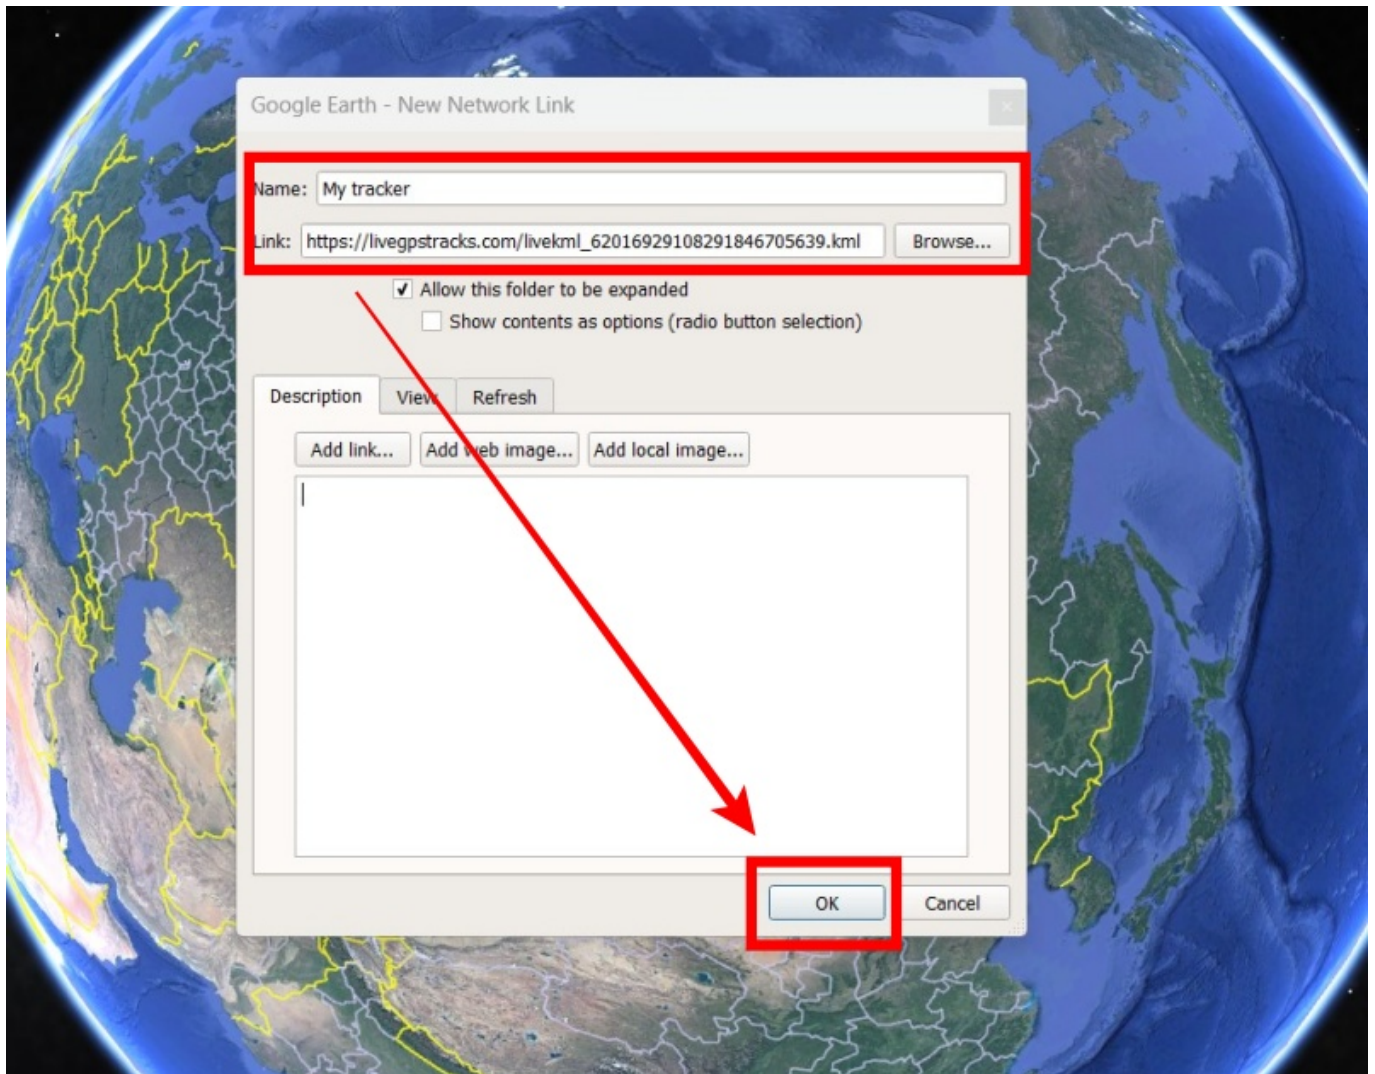

Monitoring objects through the Google Earth program

Create the tracking link at the livegpstracks.com

- Create a tracking link. How links are created is described [here](#)
- In the link creation window, activate “**NetworkLink for Google Earth**”
- Optionally fill in the name of the link. The name will not be transferred to Google Earth, but only serves as a reminder in the settings.
- If you want to limit the viewing period, fill in the date fields. The movement of the tracker on the created link will be displayed only during the specified period.
- Click the “**Add**” button

The link should appear in the list.

By default, it is assumed that the link is used to track a single tracker, so the “Fly to View” option is enabled and the camera follows the object as it moves.

If several links are added to Google Earth, then this behavior becomes inconvenient - the camera starts constantly “jumping” from one object to another. Due to a bug in the “Google Earth” program itself, setting this parameter in the link settings does not work. Therefore, it can be set in the link itself.

The parameter is called flytoview. To disable camera movement, it must be equal to zero - “flytoview=0”. An example of adding a parameter:

http://livegpstracks.com/livekml_00000000000000000000.kml?flytoview=0

How to insert a link in Google Earth

- Copy the address of the link created in the previous step to your clipboard
- Open Google Earth
- Menu “**Add**” → Item “**Network Link**”

- In the dialog that appears, paste the link address from the clipboard into the “**Link**” field
- Optionally, enter text in the “**Name**” field
- Click “**OK**” button