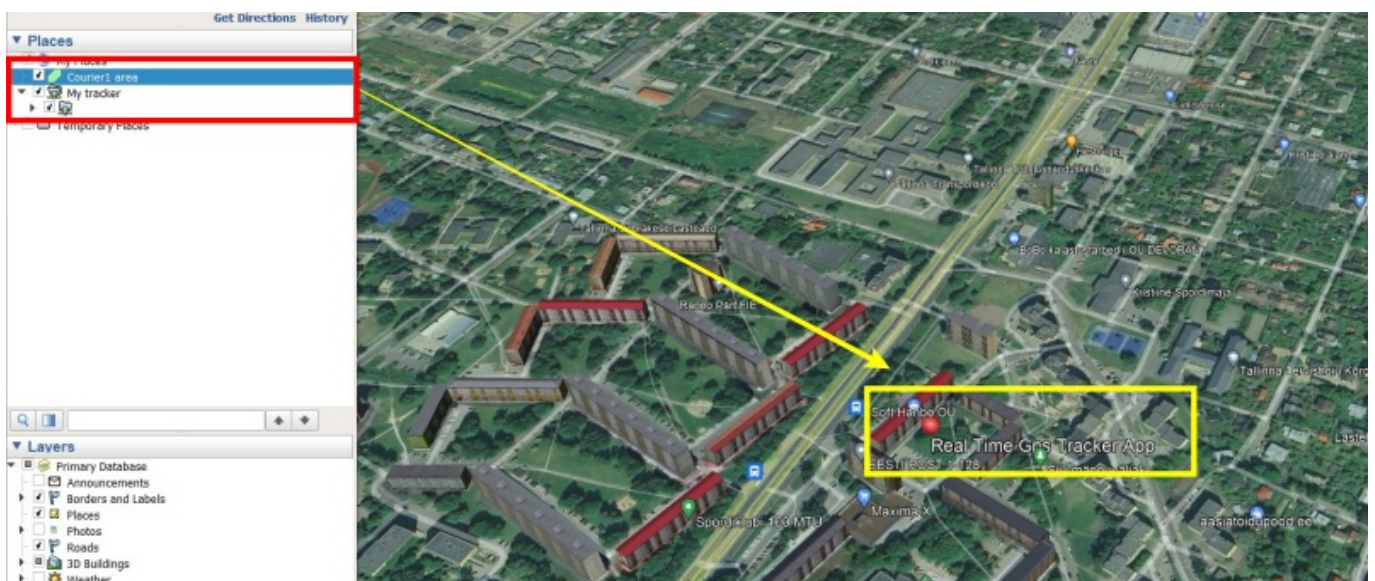

The link should appear in the list.

By default, it is assumed that the link is used to track a single tracker, so the “Fly to View” option is enabled and the camera follows the object as it moves.

If several links are added to Google Earth, then this behavior becomes inconvenient - the camera starts constantly “jumping” from one object to another. Due to a bug in the “Google Earth” program itself, setting this parameter in the link settings does not work. Therefore, it can be set in the link itself.

The parameter is called flytoview. To disable camera movement, it must be equal to zero - “flytoview=0”. An example of adding a parameter:

http://livegpstracks.com/livekml_00000000000000000000.kml?flytoview=0

How to insert a link in Google Earth

- Copy the address of the link created in the previous step to your clipboard
- Open Google Earth
- Menu “**Add**” → Item “**Network Link**”

- In the dialog that appears, paste the link address from the clipboard into the “**Link**” field
- Optionally, enter text in the “**Name**” field
- Click “**OK**” button

The added link should be displayed in the left field of the program.
Select element and the tracker will appear on the map.
Now you can watch the movement of the tracker online in Google Earth.

The option is available on the tariffs: **“Simple”**, **“Professional”**